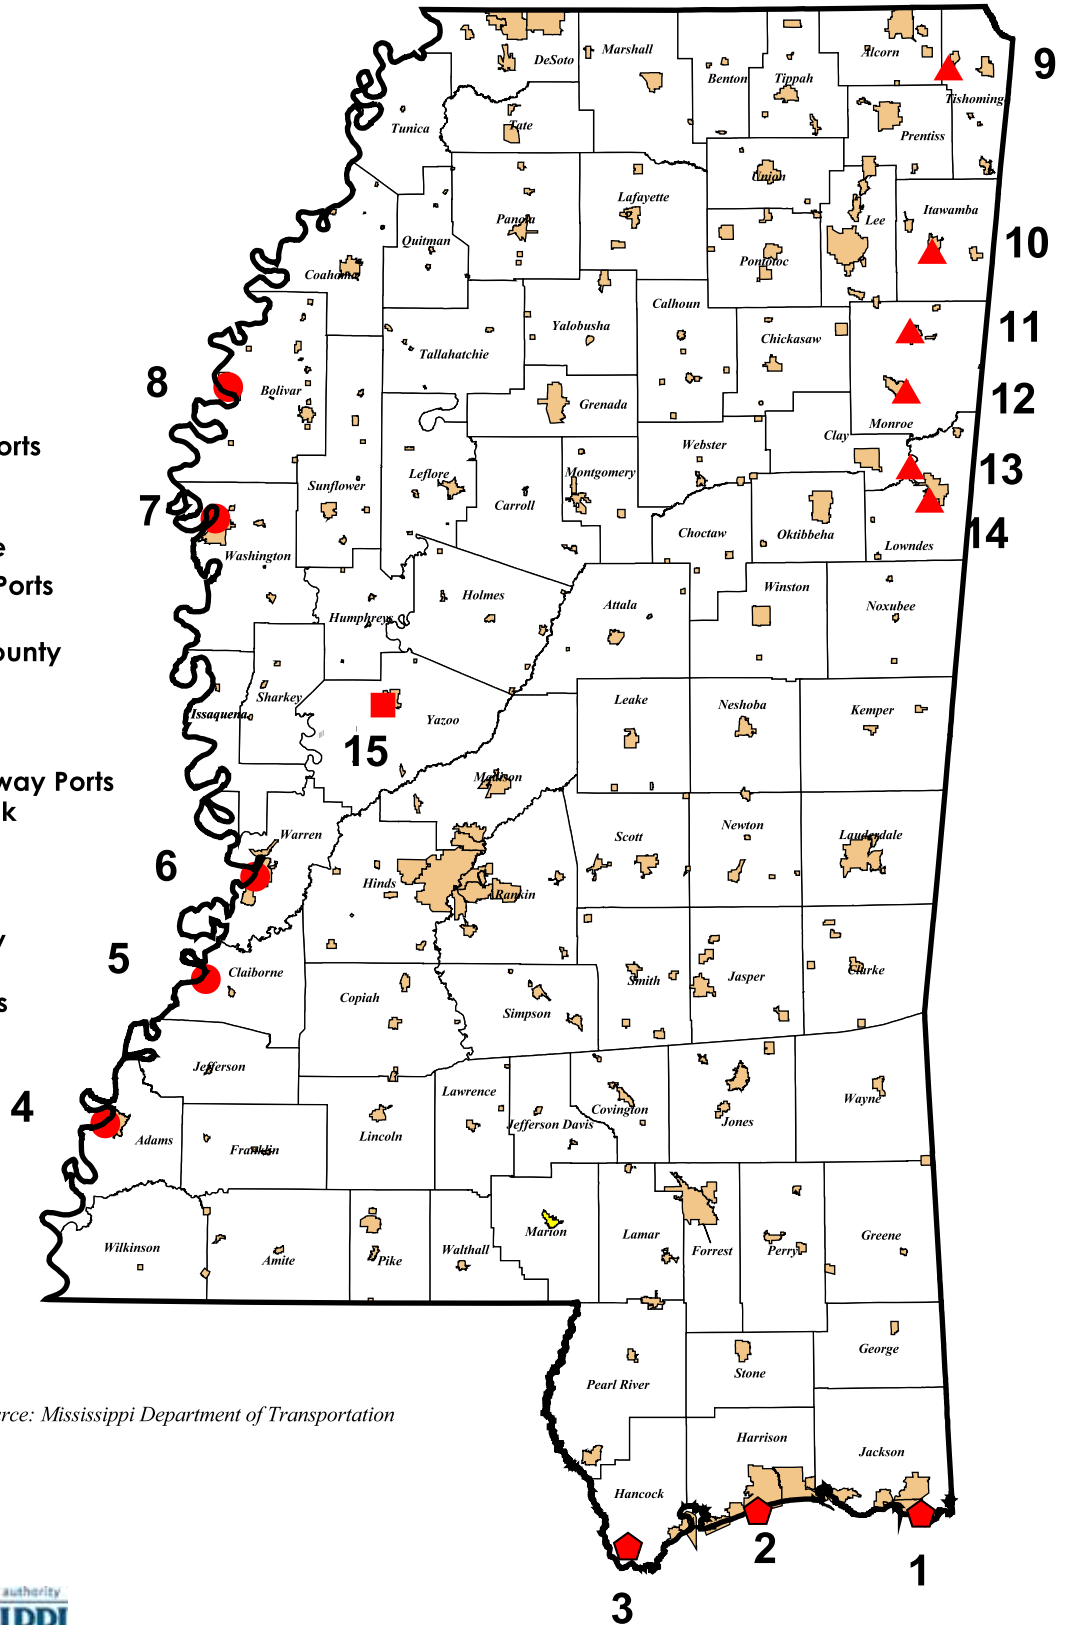

Mississippi Port Infrastructure

LEGEND

- Gulf of Mexico Ports
  - 1 Pascagoula
  - 2 Gulfport
  - 3 Port Bienville
- Mississippi River Ports
  - 4 Natchez
  - 5 Claiborne County
  - 6 Vicksburg
  - 7 Greenville
  - 8 Rosedale
- ▲ Tenn-Tom Waterway Ports
  - 9 Yellow Creek
  - 10 Fulton
  - 11 Amory
  - 12 Aberdeen
  - 13 Clay County
  - 14 Columbus
- Yazoo River Ports
  - 15 Yazoo City
- Cities

Source: Mississippi Department of Transportation