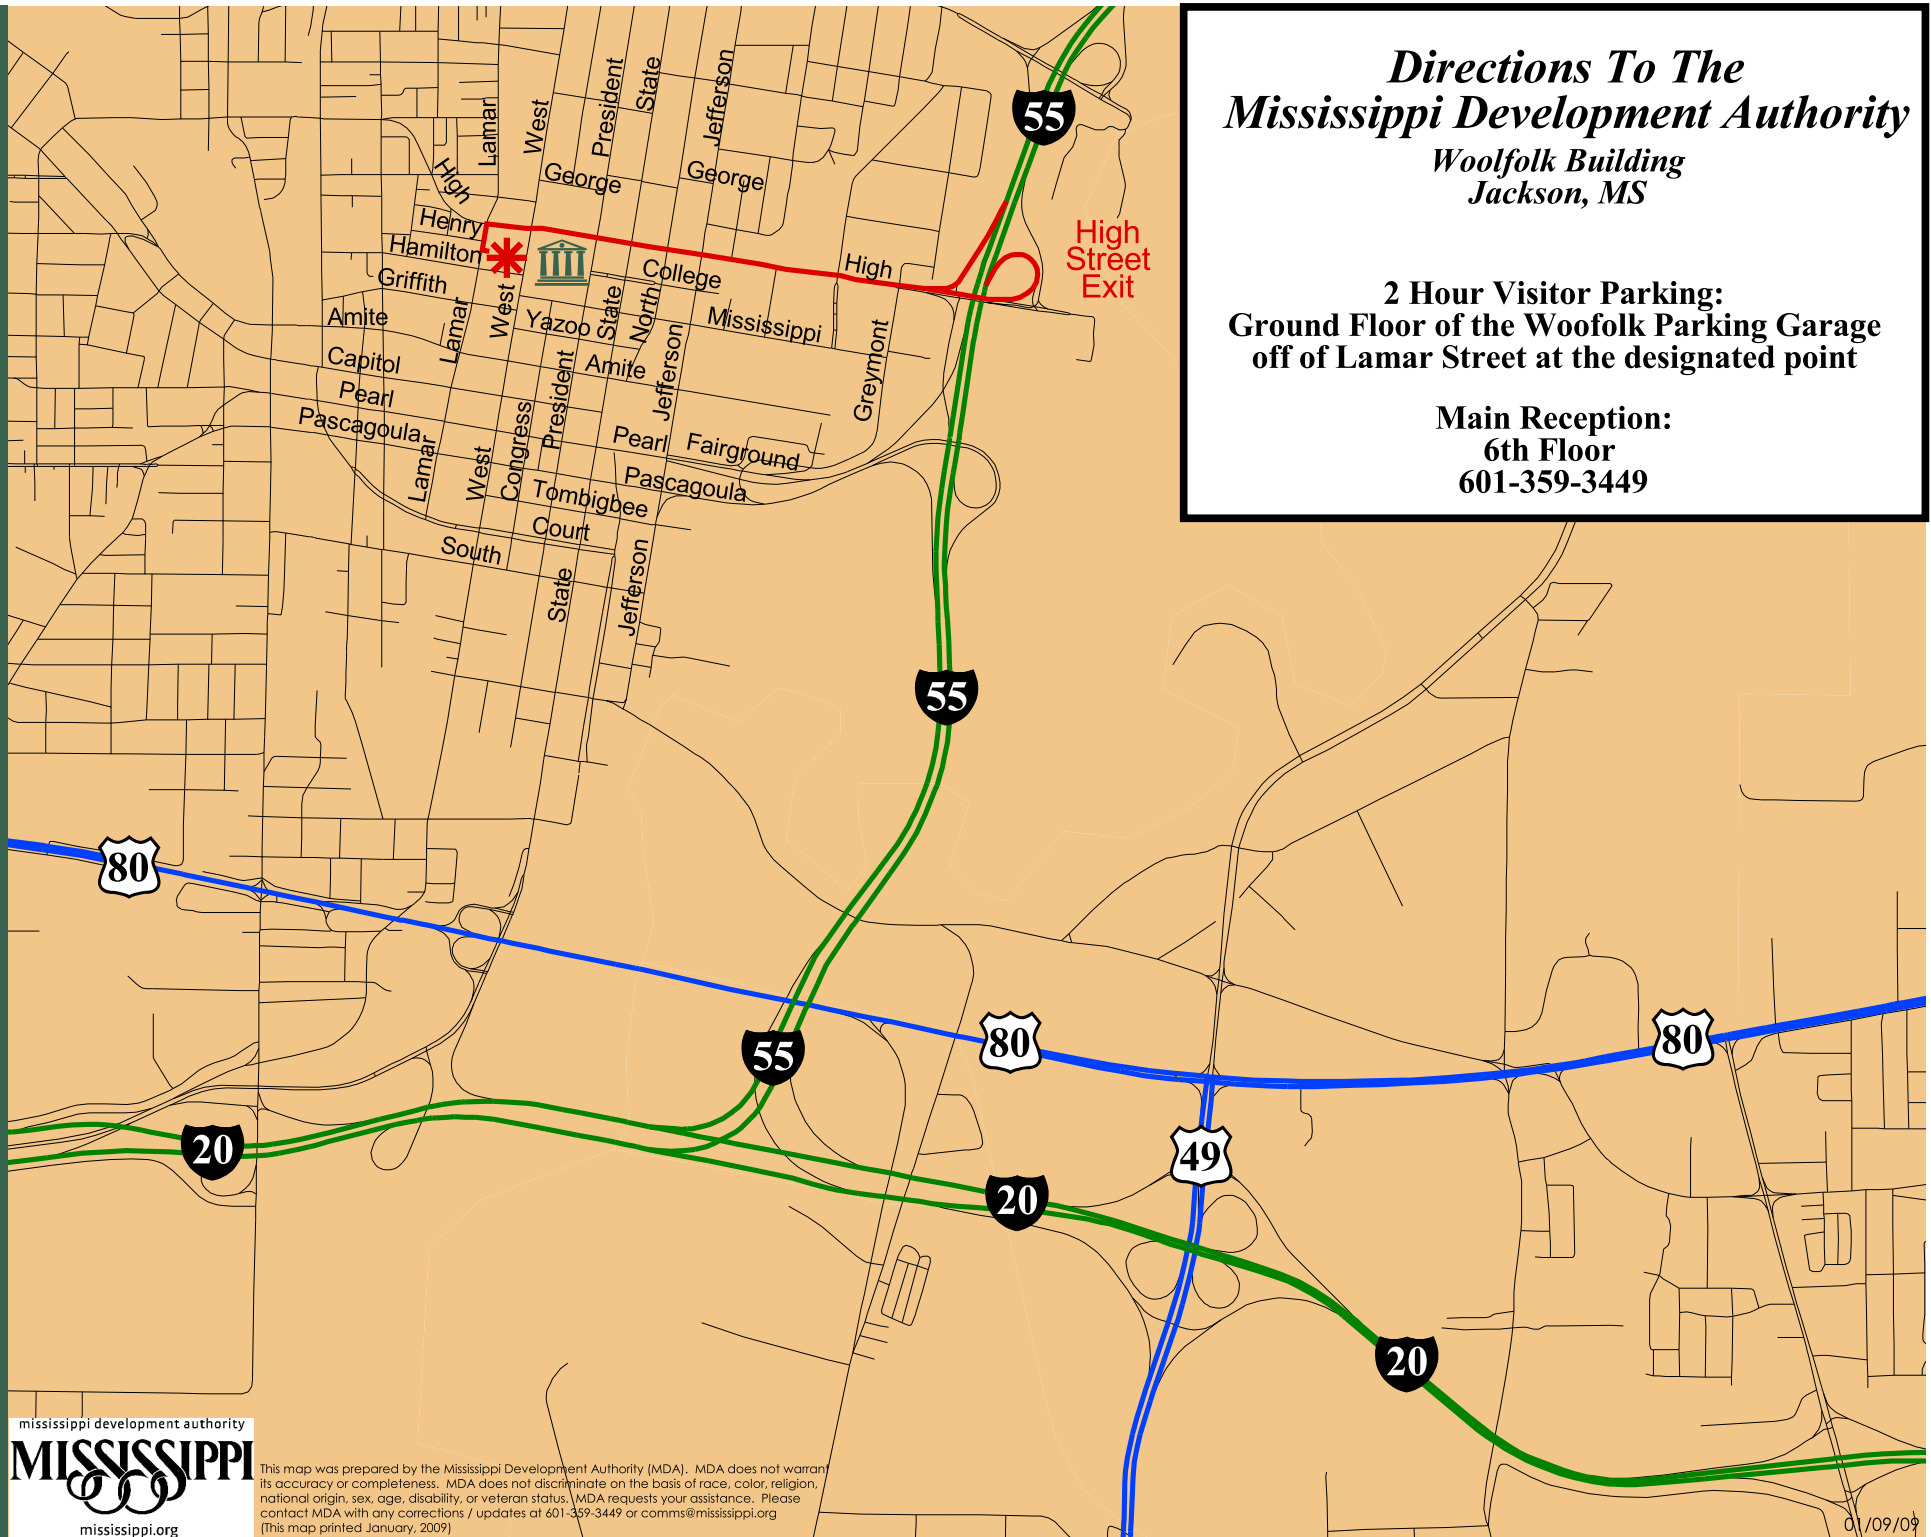

Directions To The Mississippi Development Authority

Woolfolk Building
Jackson, MS

2 Hour Visitor Parking:
Ground Floor of the Woolfolk Parking Garage
off of Lamar Street at the designated point

Main Reception:
6th Floor
601-359-3449

mississippi development authority

mississippi.org

01/09/09